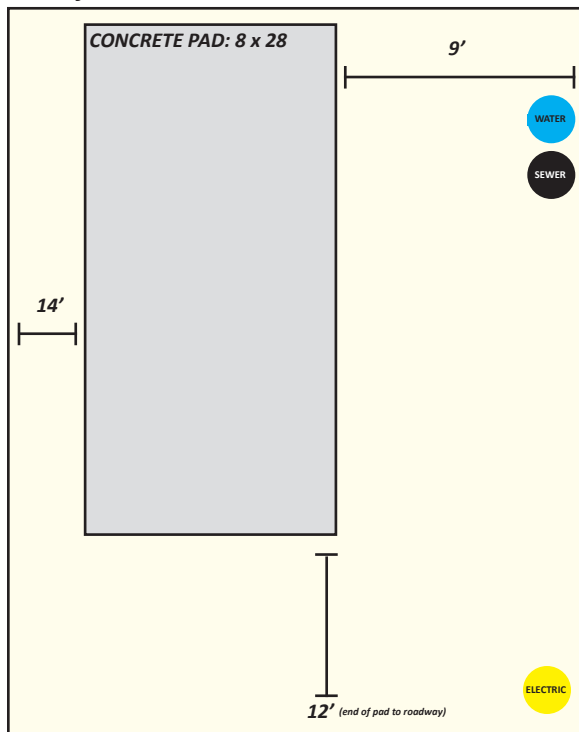

Site #: C10

Lot Dimensions (Approximate) 40D x 31W

Rear of Lot

Front of Lot